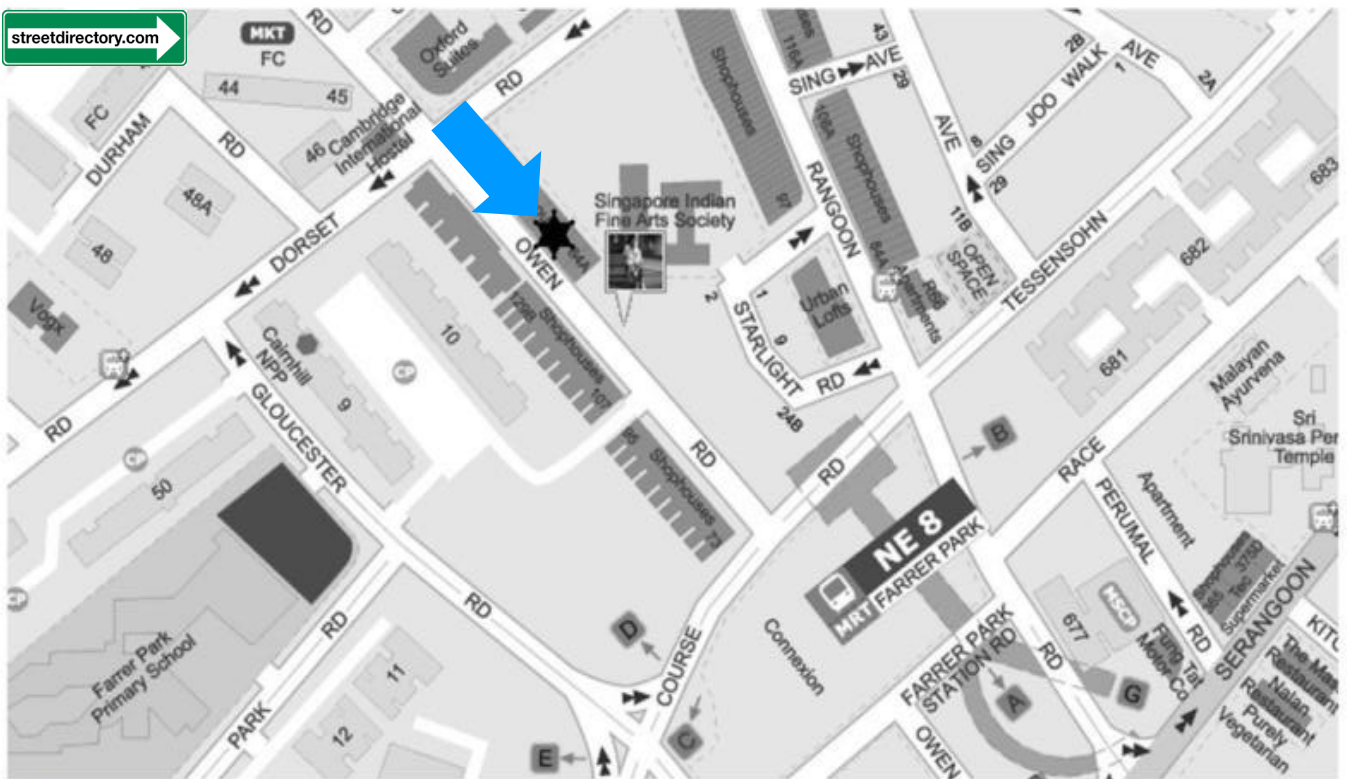

For more details on upcoming courses and talks,
please visit us at

www.hinducentre.org.sg

www.facebook.com/hindu.centre

Maps Powered by Streetdirectory.com

132, Owen Road

Tel: 62918540 Fax: 62990414

Hindu Centre

Jnana • Bhakti • Seva